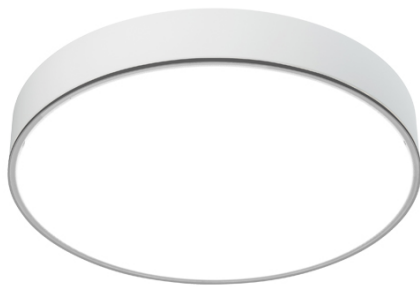

BEN MAXI IP40 PG

Frosted Acryl-Satiné impact resistant.

CODE		FLUX	SIZE	CERTIFICATIONS
10PG185K4D	185W 4000K	24420lm	Ø 1080mm	  

Optics

PG diffuser with frosted Acryl-Satiné and impact resistant diffuser UGR<22.

Specifications

Integrated driver;
CRI>90;
Mac Adams 3;
Life Time: L80/B10 >50.000h;
5 years complete warranty;
Eye safety: RG0/RG1 in accordance with EN62471:2009

Body

Spun aluminum with epoxy powder coating.