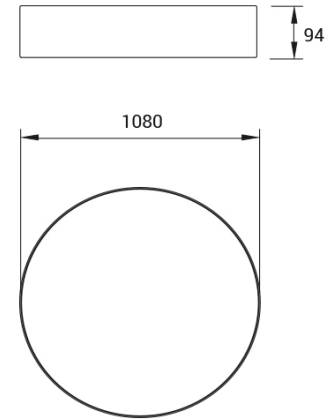

BEN MAXI IP40 PG

Frosted Acryl-Satiné impact resistant.

CODE		FLUX	SIZE	CERTIFICATIONS
10PG185K4D	185W 4000K	24420lm	Ø 1080mm	  

Optics

PG diffuser with frosted Acryl-Satiné and impact resistant diffuser UGR<22.