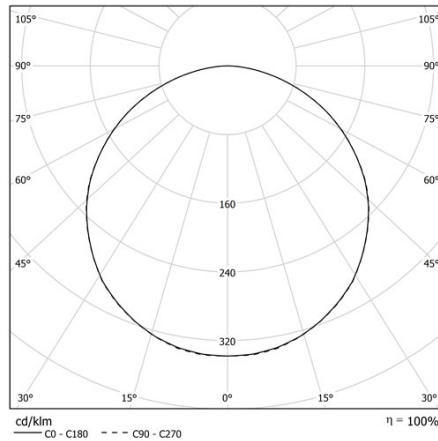

BEN MAXI IP40 PG

Frosted Acryl-Satiné impact resistant.

CODE		FLUX	SIZE	CERTIFICATIONS
10PG185K4D	185W 4000K	24420lm	Ø 1080mm	  

Optics

PG diffuser with frosted Acryl-Satiné and impact resistant diffuser UGR<22.